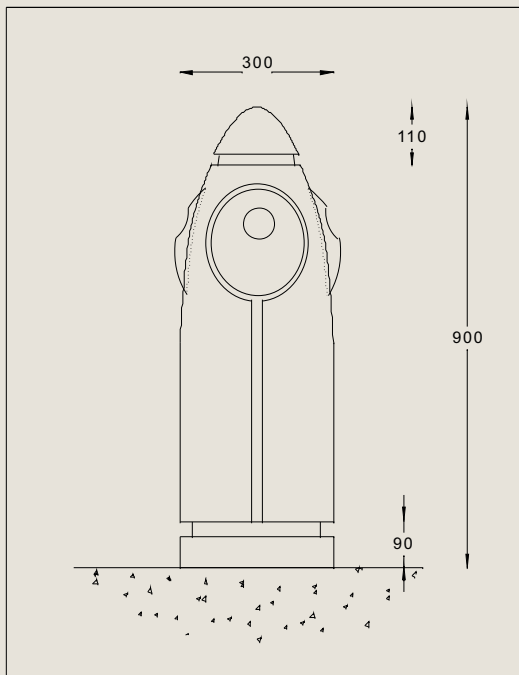

- . Nib Installation
- . Bolt Plate
- . Cottre Adaptor
- . Direct concrete base
- . Removable adaptor

MELROSE MAJOR BOLLARD MOUNTED WITH NIB INSTALLATION SYSTEM

Technical Specifications

- . Mod 1 Natural Stone, resin bonded formulation
- . 12 Mpa flexural strength
- . 95 Mpa compressive strength
- . Impervious to water - paint doesn't peel
- . Outstanding UV resistance
- . High shock absorbency
- . Resistant to biological attack
- . Maintenance free