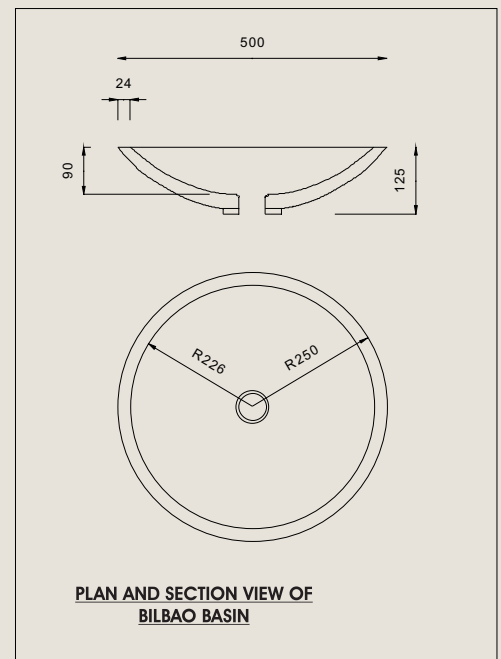

granocrete

CULTURED STONE

resocrete

Moulding the Future

BILBAO BASIN

LUXURY NATURAL STONE BASINS

Presenting the Luxury Bilbao Basin

Available as both Free Standing or Drop-In, our natural stone finished Bilbao Basin compliments any vanity or counter top. Based on a Spanish design of style and elegance, the Bilbao Basin is wide brimmed and is available in a wide range of natural stone finishes or textures.

From the rustic to the minimalistic, the Bilbao Basin will harmonise with any surrounding, turning your bathroom into a haven.

Ergonomically designed to maximise comfort, giving unprecedented tranquility and relaxation exclusively for those whose bath time experience is a daily ritual of inner and outer cleansing

Characteristics

- . Available in a wide range of natural stone Finishes and textures
- . Strong and durable
- Capacity 15L

Visit our web-site at www.resocrete.co.za

Copyright - all information contained in this document is copyright and is the property of Resocrete