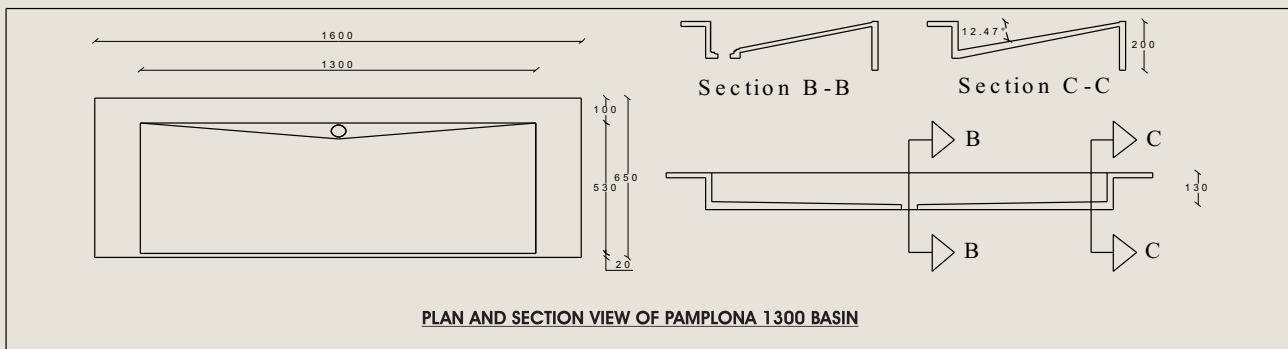

granocrete

CULTURED STONE

resocrete

Moulding the Future

PAMPLONA 1300

LUXURY NATURAL STONE BASINS

Presenting the Luxury Pamplona 1300 basin

With a wide open trough and angular flow back design, the Pamplona range of Vanity Basins captures the minimalistic principle of design and decor. Available in a range of natural stone finishes, our Pamplona Vanity Basin has side shelves and a single drainage outlet.

Characteristics

- Available in a wide range of natural stone Finishes and textures - see colour chart for options
- Sides can be cut down to fit into required recess
- Strong and durable
- Capacity 44.5L