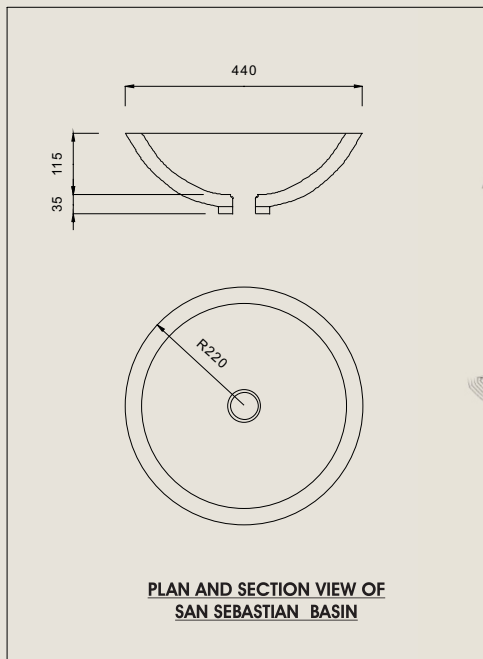

Characteristics

- . Available in a wide range of natural stone Finishes and textures
- . Strong and durable
- Capacity 17L

Visit our web-site at www.resocrete.co.za

Copyright - all information contained in this document is copyright and is the property of Resocrete