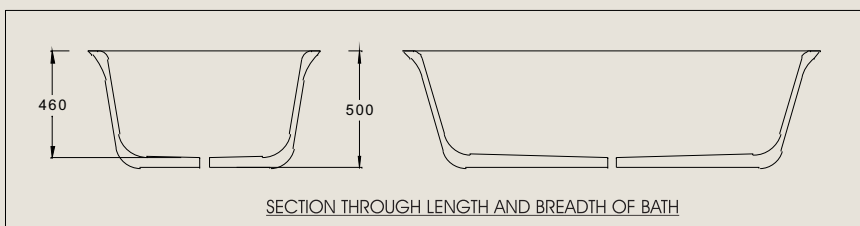

granocrete

CULTURED STONE

resocrete

Moulding the Future

VALENCIA BATH

LUXURY NATURAL STONE BATHS

Presenting the Luxury Valencia bath

An exciting new addition to the **granocrete** range to compliment our natural stone finished vanity tops and basins. This luxury bath will showcase any decor style to add that focal point which turns a bathroom into a haven.

Ergonomically designed to maximise comfort, giving unprecedented tranquility and relaxation exclusively for those whose bath time experience is a daily ritual of inner and outer cleansing

Characteristics

- . Available in a wide range of natural Stone Finishes and textures
- . Strong and durable
- Capacity 400L

Visit our web-site at www.resocrete.co.za

Copyright - all information contained in this document is copyright and is the property of Resocrete