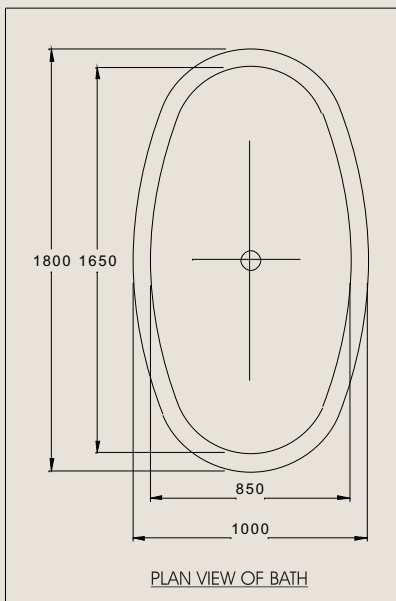

- . Available in a wide range of natural Stone Finishes and textures
- . Strong and durable
- Capacity 400L

Visit our web-site at www.resocrete.co.za

Copyright - all information contained in this document is copyright and is the property of Resocrete