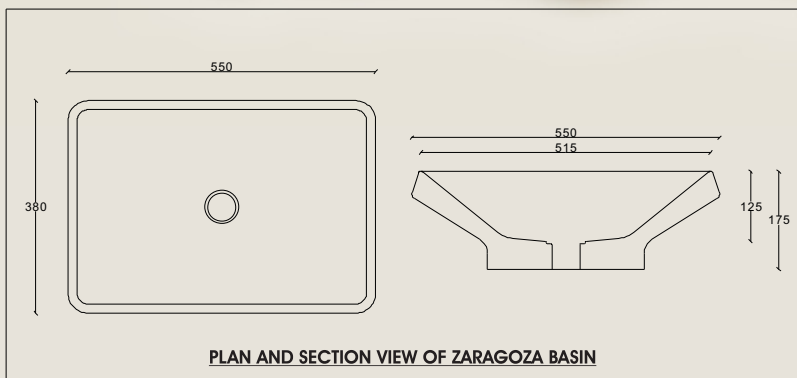

granocrete

CULTURED STONE

ZARAGOZA

LUXURY NATURAL STONE BASINS

Presenting the Luxury Zaragoza Basin

Available as both Free Standing or Drop-In, our natural stone finished Zaragoza Basin compliments any vanity or counter top. With elegant flowing curves and a deep trough, the Zaragoza Basin is wide brimmed and available in a wide range of natural stone finishes or textures.

Characteristics

- . Available in a wide range of natural stone Finishes and textures - see colour chart for options
- . Strong and durable
- Capacity 13.5L

Visit our web-site at www.resocrete.co.za

Copyright - all information contained in this document is copyright and is the property of Resocrete