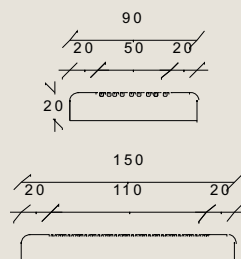

Fluted to ensure maximum water runoff and anti-slip surfacing, and with **resocrete's** superior abrasion resistant characteristics, these Solid Surface planks can be fitted at standard joist spacings. Fixing down is achieved using conventional fixing systems, although due to the superior strength of the **resocrete** products, masonry drills and cutting disks must be used when drilling and cutting to fit.

#### Technical Specifications

- . Plank Width 90mm (95mm with 5mm spacing)
- . Plank Width 150mm (155mm with 5mm spacing)
- . Mod 38 Natural Stone, resin bonded formulation
- . 43 Mpa flexural strength
- . 110 Mpa compressive strength)
- . Impervious to water - paint doesn't peel
- . Outstanding UV resistance
- . High shock absorbency
- . Resistant to biological attack
- . Maintenance free