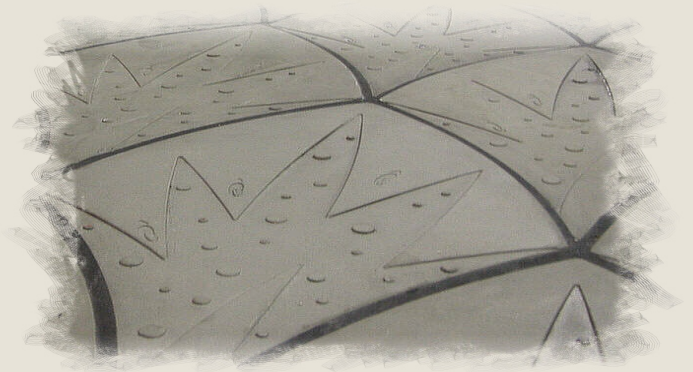

modumould

FLOROCRETE

resocrete

Moulding the Future

FLOOR TILES

SCULPTURED FLOOR TILES

Our **florocrete** Sculptured Floor Tile product range poses an exciting new alternative to conventional floor surfacing. Breaking away from conventional flat floor tiles and surfaces, this Sensiopathic Sculptured Floor Tiling offers one the unique option to create a personal expression, whilst not detracting from functionality and durability.

Made from **resocrete's** unique formulation **resocrete** Mod2, aside from superior abrasion resistance, the **florocrete** Sculptured Floor Tiling can be pigmented to a vast range of colours and finishes, can be solid cast in an array of cultured granite finishes, and offers one the alternative of a smooth surface or a textured finish, depending on the application.

PERSONALISATION

With the outstanding material properties of the **resocrete** Mod 2 formulation, one enjoys a product which has more than 8 times the durability and abrasion resistance of conventional concrete and ceramic tiles.

The Customer's choice in design and detail of both the shape of the tile, and the surface composition, becomes an exclusive expression and personalisation, promoting company logos, trade marks, textures and shapes.

ABRASION TEST

Tiles are regularly tested for abrasion resistance using the C & CI Abrasion Testing Method.

This recognised industry standard comprises the use of a vertical machine mounted 60 mm diameter wire cup brush.

An aggregate is then fed through the hollow shaft of the brush onto the surface of the tile which combined with water, produces a highly abrasive slurry, which is then ground into the surface of the test substrate.