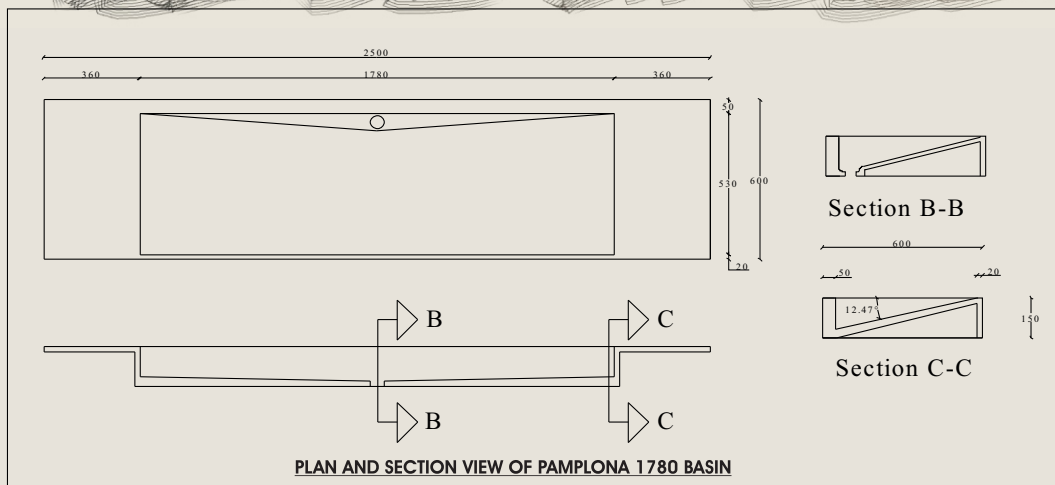

granocrete

CULTURED STONE

resocrete

Moulding the Future

PAMPLONA 1780

LUXURY NATURAL STONE BASINS

Presenting the Luxury Pamplona 1780 basin

With a wide open trough and angular flow back design, the Pamplona range of Vanity Basins captures the minimalistic principle of design and decor. Available in a range of natural stone finishes, our Pamplona Vanity Basin has side shelves and a single drainage outlet.

Characteristics

- Available in a wide range of natural stone Finishes and textures - see colour chart for options
- Sides can be cut down to fit into required recess
- Strong and durable
- Capacity 61.3L