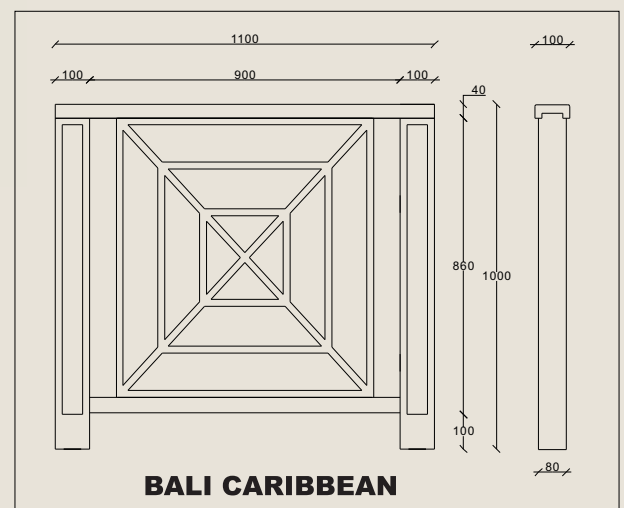

Bali Caribbean

Featuring a Caribbean pattern fitted between the Bali posts with a base-rail below

Technical Specifications

- . Mod 42 Natural Stone, resin bonded formulation
- . 43 Mpa flexural strength
- . 110 Mpa compressive strength
- . Impervious to water - paint doesn't peel
- . Outstanding UV resistance
- . High shock absorbency
- . Resistant to biological attack
- . Maintenance free

Visit our web-site at www.resocrete.co.za