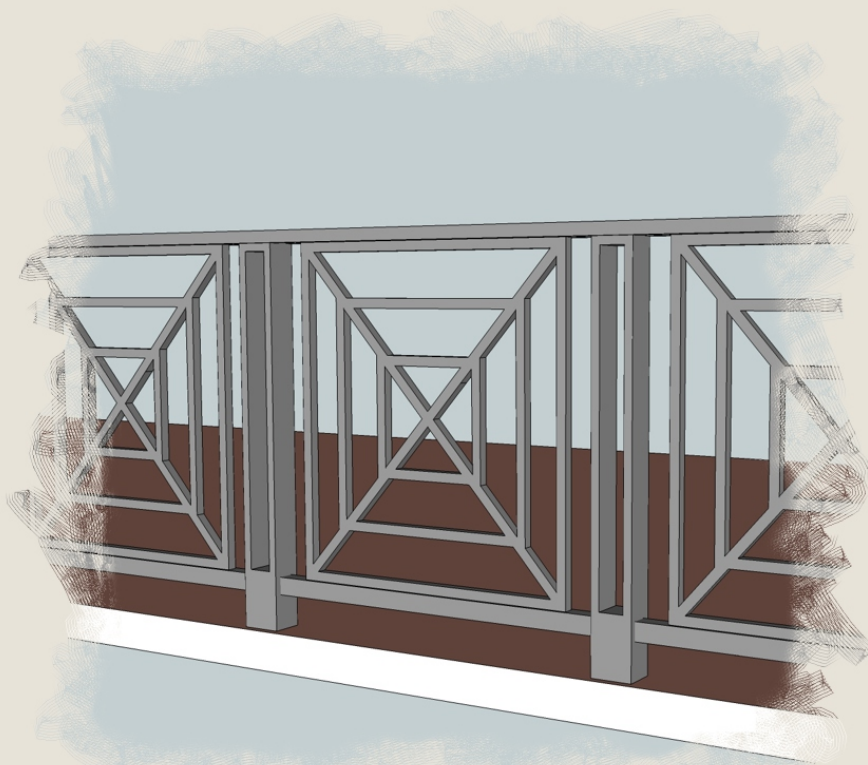

balucrete

BALUSTRADING

Moulding the Future

BALI CARIBBEAN

LOW MAINTENANCE MODULAR BALUSTRADE SYSTEM

Our **balucrete** range consists of a spectrum of modular products, which, through unique design and assembly innovations, results in quick installation, reducing erection time on site, and minimizing disruptions to the work place. Made from our MOD 42 formulation, with its superior structural and aesthetic characteristics, and outstanding fire rating, these systems result in low maintenance products, with all the beauty and deco-enhancing characteristic unique to the **resocrete** range of products.

Unlike comparative products, this system consists of a joint free pre-moulded central pattern, which is fitted between the Handrail and the Base-rail into a channel cast under the Handrail. Components are bonded together using High Strength Epoxies, resulting in a product which will not crack, will not rust or corrode and which can be painted to the customers choice of finish.

resocrete's uses are almost endless. Conforming to industry safety standards of lateral loading, height and dimensional tolerances, this low maintenance system offers the very best in design variation and functionality and is the ultimate solution for affordable Balustrading and fencing.

Bali Caribbean

Featuring a Caribbean pattern fitted between the Bali posts with a base-rail below

Technical Specifications

- . Mod 42 Natural Stone, resin bonded formulation
- . 43 Mpa flexural strength
- . 110 Mpa compressive strength
- . Impervious to water - paint doesn't peel
- . Outstanding UV resistance
- . High shock absorbency
- . Resistant to biological attack
- . Maintenance free