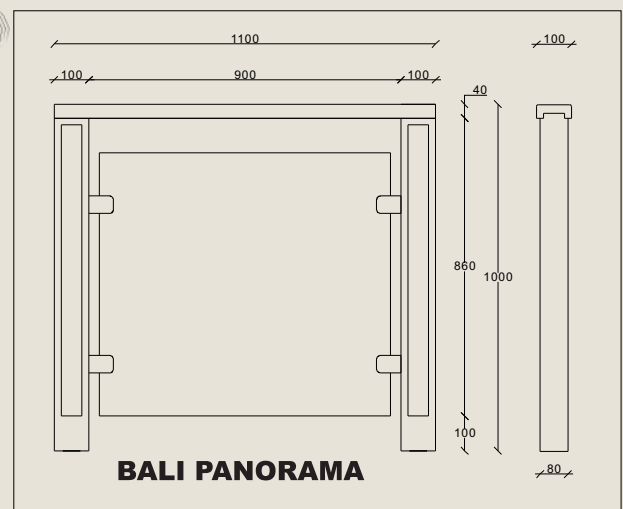

Bali Panorama

Featuring the bali style post with an in-fill panel of 8mm thick Tempered Glass and various options of handrails to choose from

Technical Specifications

- . Mod 42 Natural Stone, resin bonded formulation
- . 43 Mpa flexural strength
- . 110 Mpa compressive strength
- . Impervious to water - paint doesn't peel
- . Outstanding UV resistance
- . High shock absorbency
- . Resistant to biological attack
- . Maintenance free