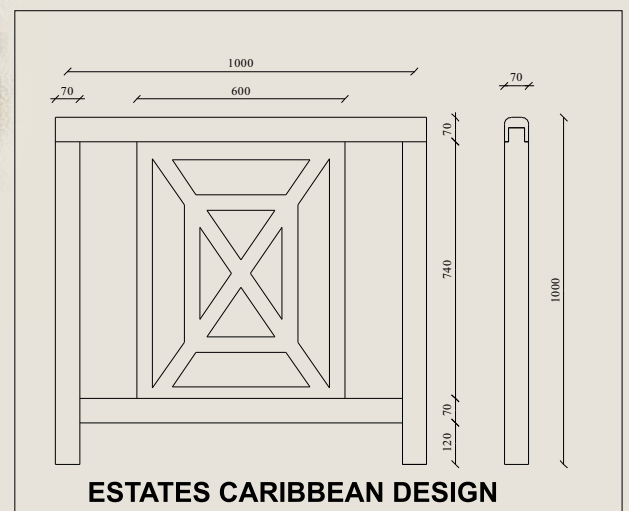

Visit our web-site at www.resocrete.co.za

Copyright - all information contained in this document is copyright and is the property of Resocrete