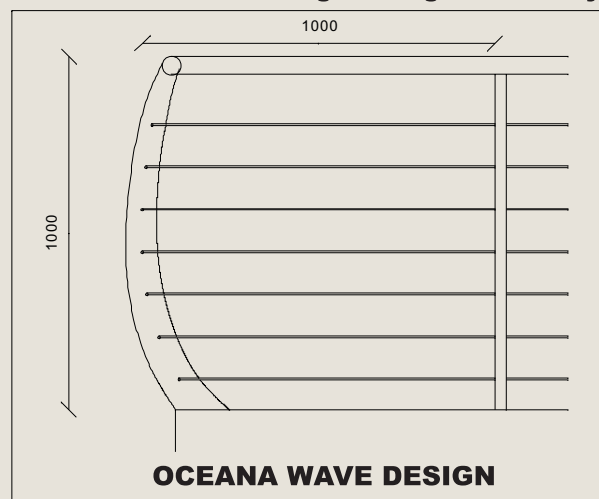

#### Oceana Wave

**A Hi-tech balustrading style focusing on a minimalist design for maximizing views without compromising on safety, using 7 x 4mm GRD 316 stainless steel cabling running horizontally**