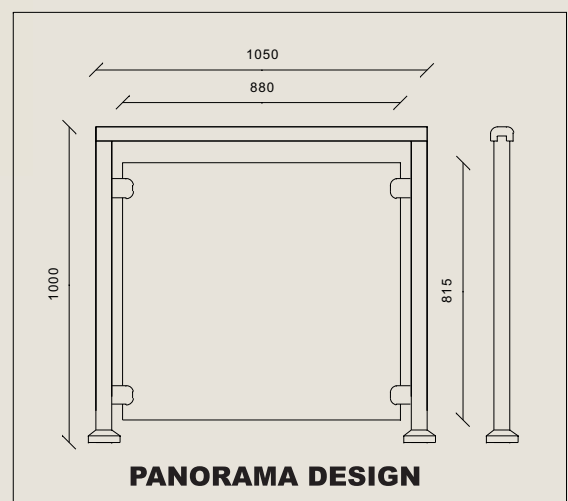

Panorama

A modern design which maximises views and gives one the feel of openness and space

Technical Specifications

- . Mod 42 Natural Stone, resin bonded formulation
- . 43 Mpa flexural strength
- . 110 Mpa compressive strength)
- . Impervious to water - paint doesn't peel
- . Outstanding UV resistance
- . High shock absorbency
- . Resistant to biological attack
- . Maintenance free
- . Toughened glass conforms to SABS requirements