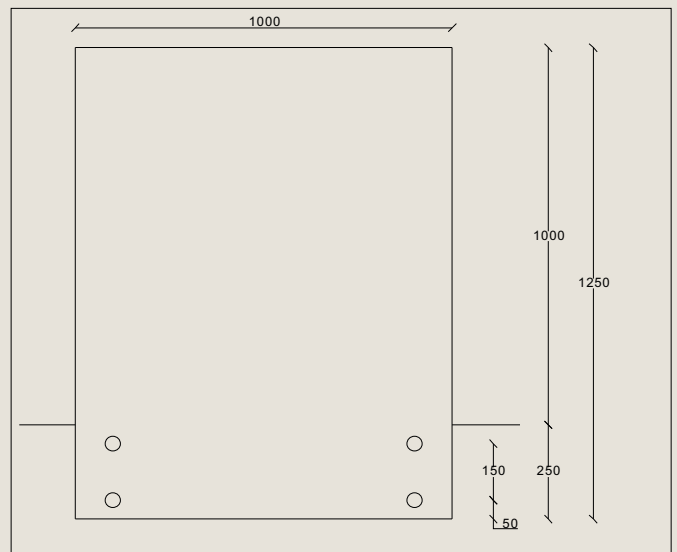

Panorama Commodore

A frame-less design offering the customer unobstructed vistas to enhance that feeling of unrestricted openness and space