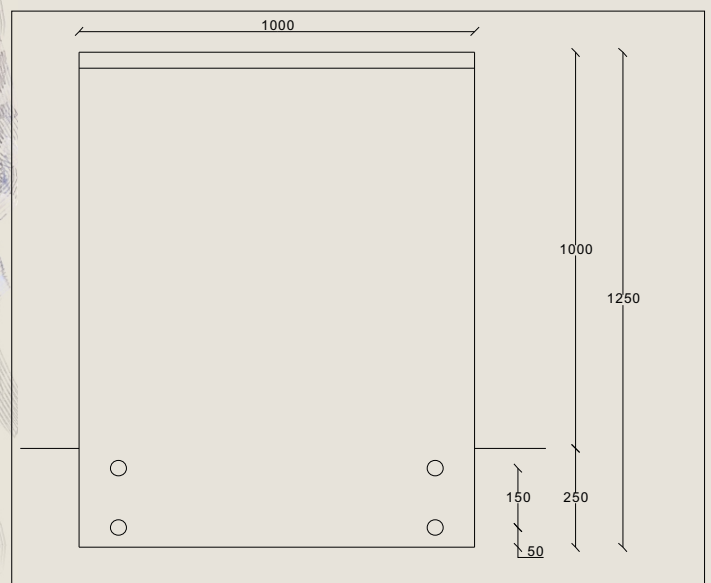

Conforming to all industry norms and requirements for safety and loading, this system consists of 12mm thick tempered glass panes which are supported using 40mm diameter Grade 316 Stainless Steel stand-off fixings. These fixings are held in place using Hilti Epoxy Mortar and all edges of the glass are beveled, and all corners rounded. For added safety, this system also has a 40mm diameter Stainless Steel Handrail, which is fixed to the top of the glass panes.

resocrete's uses are almost endless. Conforming to industry safety standards of lateral loading, height and dimensional tolerances, this low maintenance system offers the very best in design variation and functionality and is the ultimate solution for affordable Balustrading and fencing.

Characteristics:

- . More economical than Steel, Wood or Aluminum
- . Maintenance free
- . Modular system, therefore quick, easy and hassle free installation
- . A wide range of designs to choose from
- . Impervious to water, therefore if you choose to paint it, paint will not bubble or peel.

Panorama Grande

A frame-less design fitted with a Stainless Steel top rail providing safety with the advantage of that feeling of unrestricted space

PANORAMA GRANDE DESIGN

Visit our web-site at www.resocrete.co.za