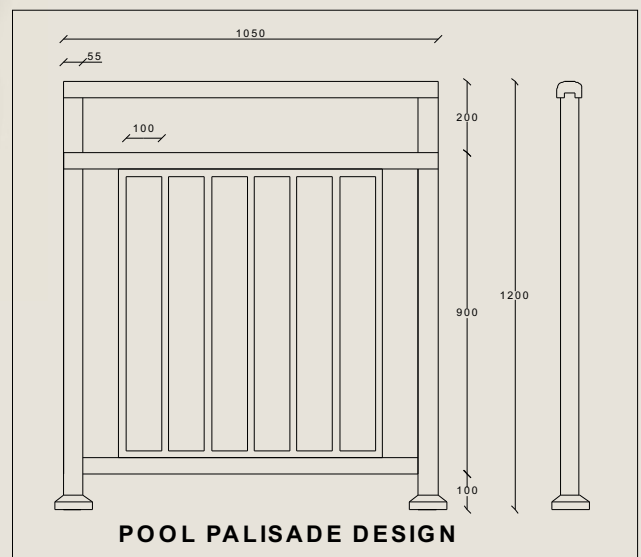

balucrete's uses are almost endless. Conforming to industry safety standards of lateral loading, height and dimensional tolerances, this low maintenance system offers the very best in design variation and functionality and is the ultimate solution for affordable Balustrading and fencing.

POOL PALISADE

Imparting a sense of the "Old Colonial", this timeless classic is perfect as both balustrading and fencing and can be extended in height up to 1500mm high.

Technical Specifications

- . Mod 42 Natural Stone, resin bonded formulation
- . 43 Mpa flexural strength
- . 110 Mpa compressive strength)
- . Impervious to water - paint doesn't peel
- . Outstanding UV resistance
- . High shock absorbency
- . Resistant to biological attack
- . Maintenance free